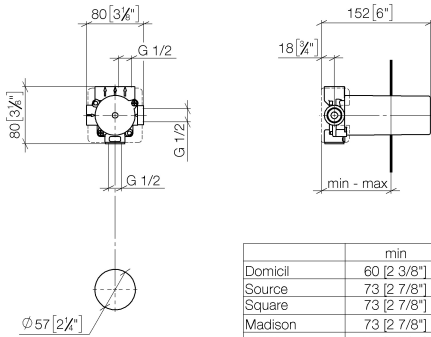

Concealed three-way diverter -

35 104 970 90

- red brass, lead-free
- 2x female thread 1/2" connections
- 3x female thread 1/2" outlet
- cut-to-length spindle and sleeve
- dust cover
- anti-water packing
- soundproofing
- WRAS 1609056

Concealed three-way diverter -

35 104 970 90

mm [inches]

	min	max
Domicil	60 [2 3/8"]	105 [4 1/8"]
Source	73 [2 7/8"]	123 [4 7/8"]
Square	73 [2 7/8"]	123 [4 7/8"]
Madison	73 [2 7/8"]	138 [5 3/8"]
LULLU	73 [2 7/8"]	148 [5 3/4"]
Madison Flair	73 [2 7/8"]	148 [5 7/8"]
Just	78 [3 1/8"]	148 [5 7/8"]
LaFleur	83 [3 1/4"]	148 [5 7/8"]
Supernova	83 [3 1/4"]	148 [5 7/8"]
Tara	83 [3 1/4"]	148 [5 7/8"]
Vaia	83 [3 1/4"]	148 [5 7/8"]
MEM	108 [4 1/4"]	148 [5 7/8"]
CL_1	108 [4 1/4"]	148 [5 7/8"]

Flow rate chart

Certificates

LGA_28456.

Concealed three-way diverter -

35 104 970 90

Spare parts list

No.	Item Number	Name	Quantity used	Delivery time
1	09 31 11 151 90	pin	2	2
2	90 30 11 085 00 90	set	1	2
3	09 29 06 025 90	spindle	1	2
4	09 21 02 124 90	lid	1	2
5	09 21 02 125 90	cap	1	2
6	09 14 03 109 90	seal	1	2
7	90 18 40 077 00 90	spindle	1	2
8	09 16 01 026 90	ring	1	2
9	90 12 12 002 00 90	fixing cap	2	2
10	90 18 40 077 01 90	spindle	1	2