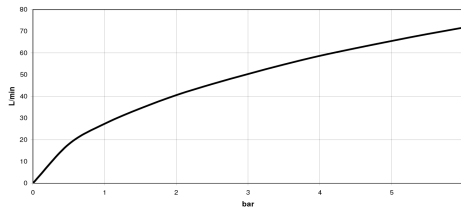

Concealed three-way diverter -

35 104 970 90

mm [inches]

	min	max
Domicil	60 [2 3/8"]	105 [4 1/8"]
Source	73 [2 7/8"]	123 [4 7/8"]
Square	73 [2 7/8"]	123 [4 7/8"]
Madison	73 [2 7/8"]	138 [5 3/8"]
LULLU	73 [2 7/8"]	148 [5 3/4"]
Madison Flair	73 [2 7/8"]	148 [5 7/8"]
Just	78 [3 1/8"]	148 [5 7/8"]
LaFleur	83 [3 1/4"]	148 [5 7/8"]
Supernova	83 [3 1/4"]	148 [5 7/8"]
Tara	83 [3 1/4"]	148 [5 7/8"]
Vaia	83 [3 1/4"]	148 [5 7/8"]
MEM	108 [4 1/4"]	148 [5 7/8"]
CL_1	108 [4 1/4"]	148 [5 7/8"]

Flow rate chart

Certificates

LGA_28456.

Concealed three-way diverter -

35 104 970 90

Spare parts list

No.	Item Number	Name	Quantity used	Delivery time
1	09 31 11 151 90	pin	2	2
2	90 30 11 085 00 90	set	1	2
3	09 29 06 025 90	spindle	1	2
4	09 21 02 124 90	lid	1	2
5	09 21 02 125 90	cap	1	2
6	09 14 03 109 90	seal	1	2
7	90 18 40 077 00 90	spindle	1	2
8	09 16 01 026 90	ring	1	2
9	90 12 12 002 00 90	fixing cap	2	2
10	90 18 40 077 01 90	spindle	1	2